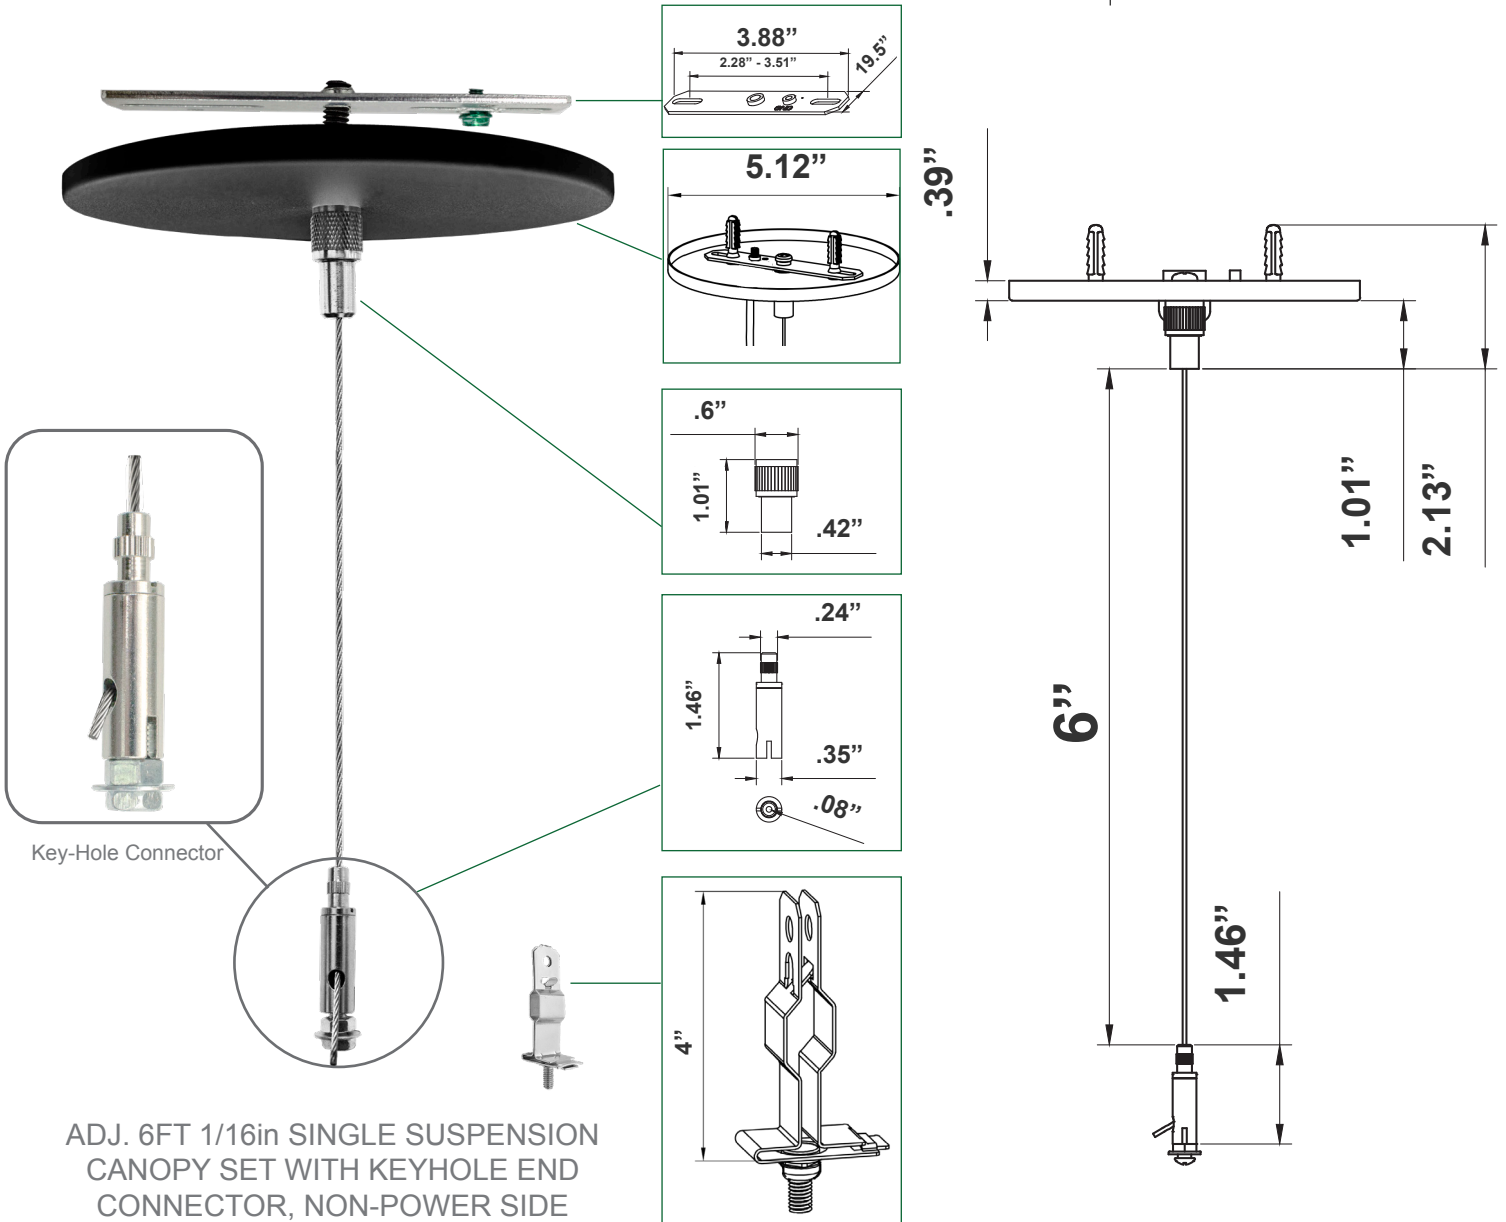

SCL SERIES

SCL-CS1-6FT-BK

WESTGATE

THE FUTURE IS HERE...AND IT'S QUITE BRIGHT!

Customer Name: _____

Project Name: _____

Note: _____ Type: _____

Mechanical:

- Adjustable Steel Aircraft Cable, 6FT Long Max.
- 1/16 Dia. Aircraft Cable
- Zinc-Plated Steel Connectors
- Steel Canopy, Black Powder Coated
- Max Load: 70 Lbs.
- Fits on a Standard 3" or 4" Junction Boxes.
- Fits on T-Bar Ceilings
- Steel T-bar Clip Included

WESTGATE

Phone: (877) 805-2252 | Fax: (877) 805-2252
www.westgatemfg.com